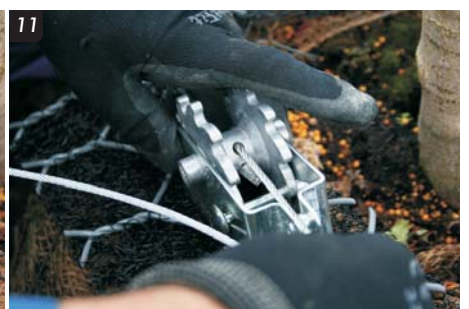

ROOTBALL FIXING SYSTEM - PLATI-MAT

	RF1P	H = 2.5-4.5m C = 12-25cm
	RF2P	H = 4.5-7.5m C = 25-45cm
	RF3P	H = 7.5-12m C = 45-75cm
	RF4P	H = 12m+ C = 75cm+

250909