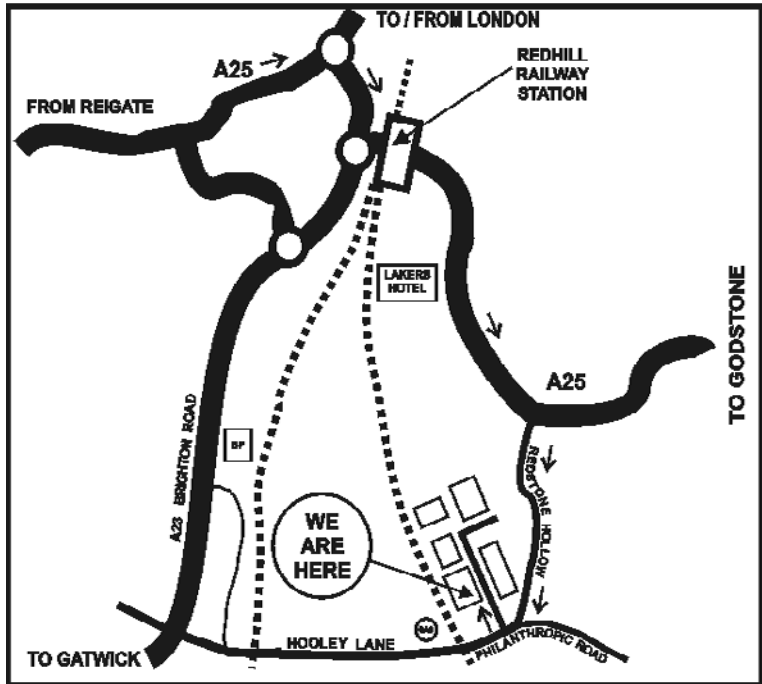

DIRECTIONS

PLATIPUS ANCHORS LIMITED
 Kingsfield Business Centre
 Philanthropic Road
 Redhill, Surrey
 RH1 4DP - England
 Tel: 01737 762300
 Fax: 01737 773395