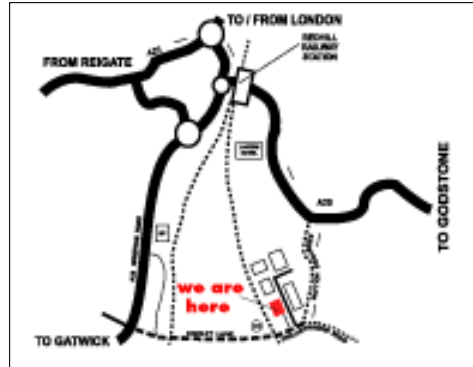

CONTACT US

Platipus Anchors Limited
Kingsfield Business Centre, Philanthropic Road, REDHILL, Surrey, RH1 4DP, England.

+44 (0) 1737 762300

+44 (0) 1737 773395

info@platipus-anchors.com

Platipus Anchors Limited - USA Office
2008 Garner Station Boulevard, Raleigh, NC 27603, USA.